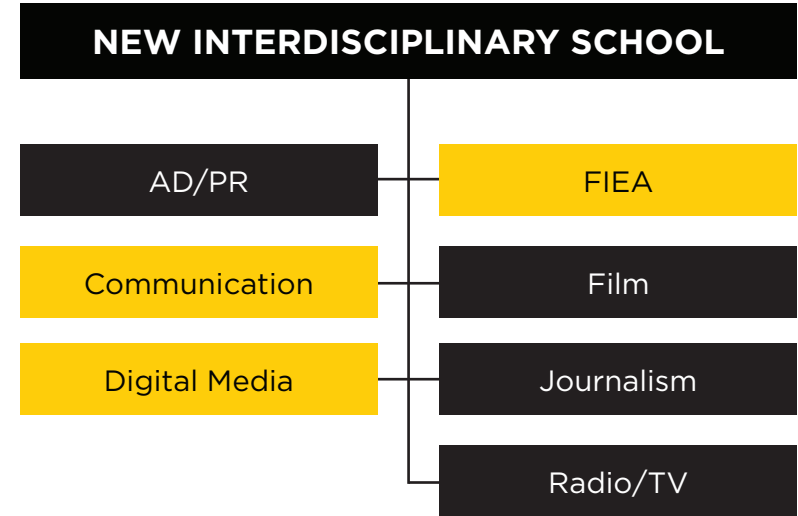

URBAN INNOVATION AND NEW MEDIA

ORGANIZATIONAL CHART

Urban Innovation and Education

- Center for Community Partnerships
- Center for Community Schools
- Center for Educational Research and Development
- Center for Law and Policy
- Center for Public and Nonprofit Management
- Center for Research in Education Simulation Technology
- Community Counseling and Research Center
- Florida Center for Students with Unique Abilities
- Florida Institute of Government

- Institute for the Advancement of Research, Innovation, and Practice in Rural Education
- Toni Jennings Exceptional Education Institute
- UCF Marriage and Family Research Institute

Communication and New Media

Gold boxes indicate programs relocating to UCF Downtown in Fall 2019