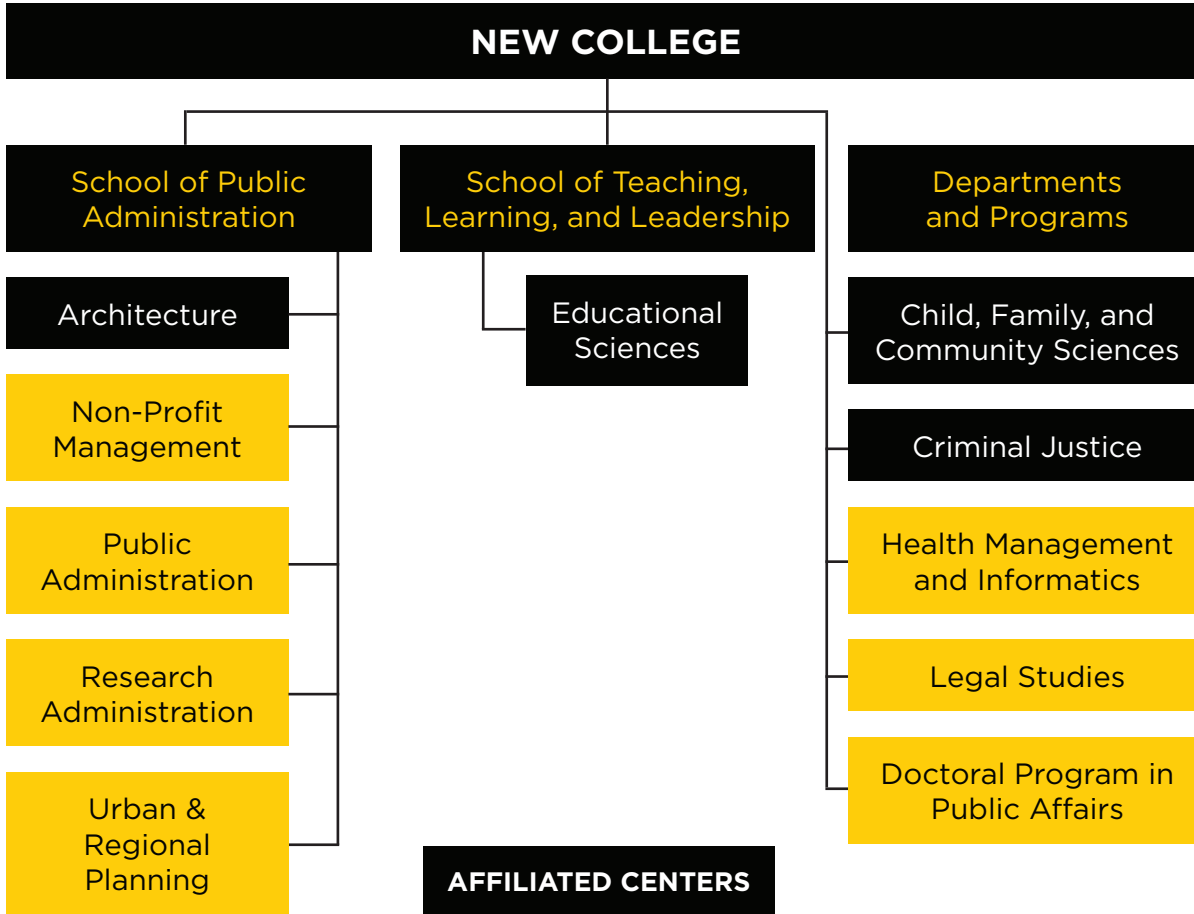

URBAN INNOVATION AND NEW MEDIA

ORGANIZATIONAL CHART

Urban Innovation and Education

- Center for Community Partnerships
- Center for Community Schools
- Center for Educational Research and Development
- Center for Law and Policy
- Center for Public and Nonprofit Management
- Center for Research in Education Simulation Technology
- Community Counseling and Research Center
- Florida Center for Students with Unique Abilities
- Florida Institute of Government

- Institute for the Advancement of Research, Innovation, and Practice in Rural Education
- Toni Jennings Exceptional Education Institute
- UCF Marriage and Family Research Institute

Communication and New Media

Gold boxes indicate programs relocating to UCF Downtown in Fall 2019