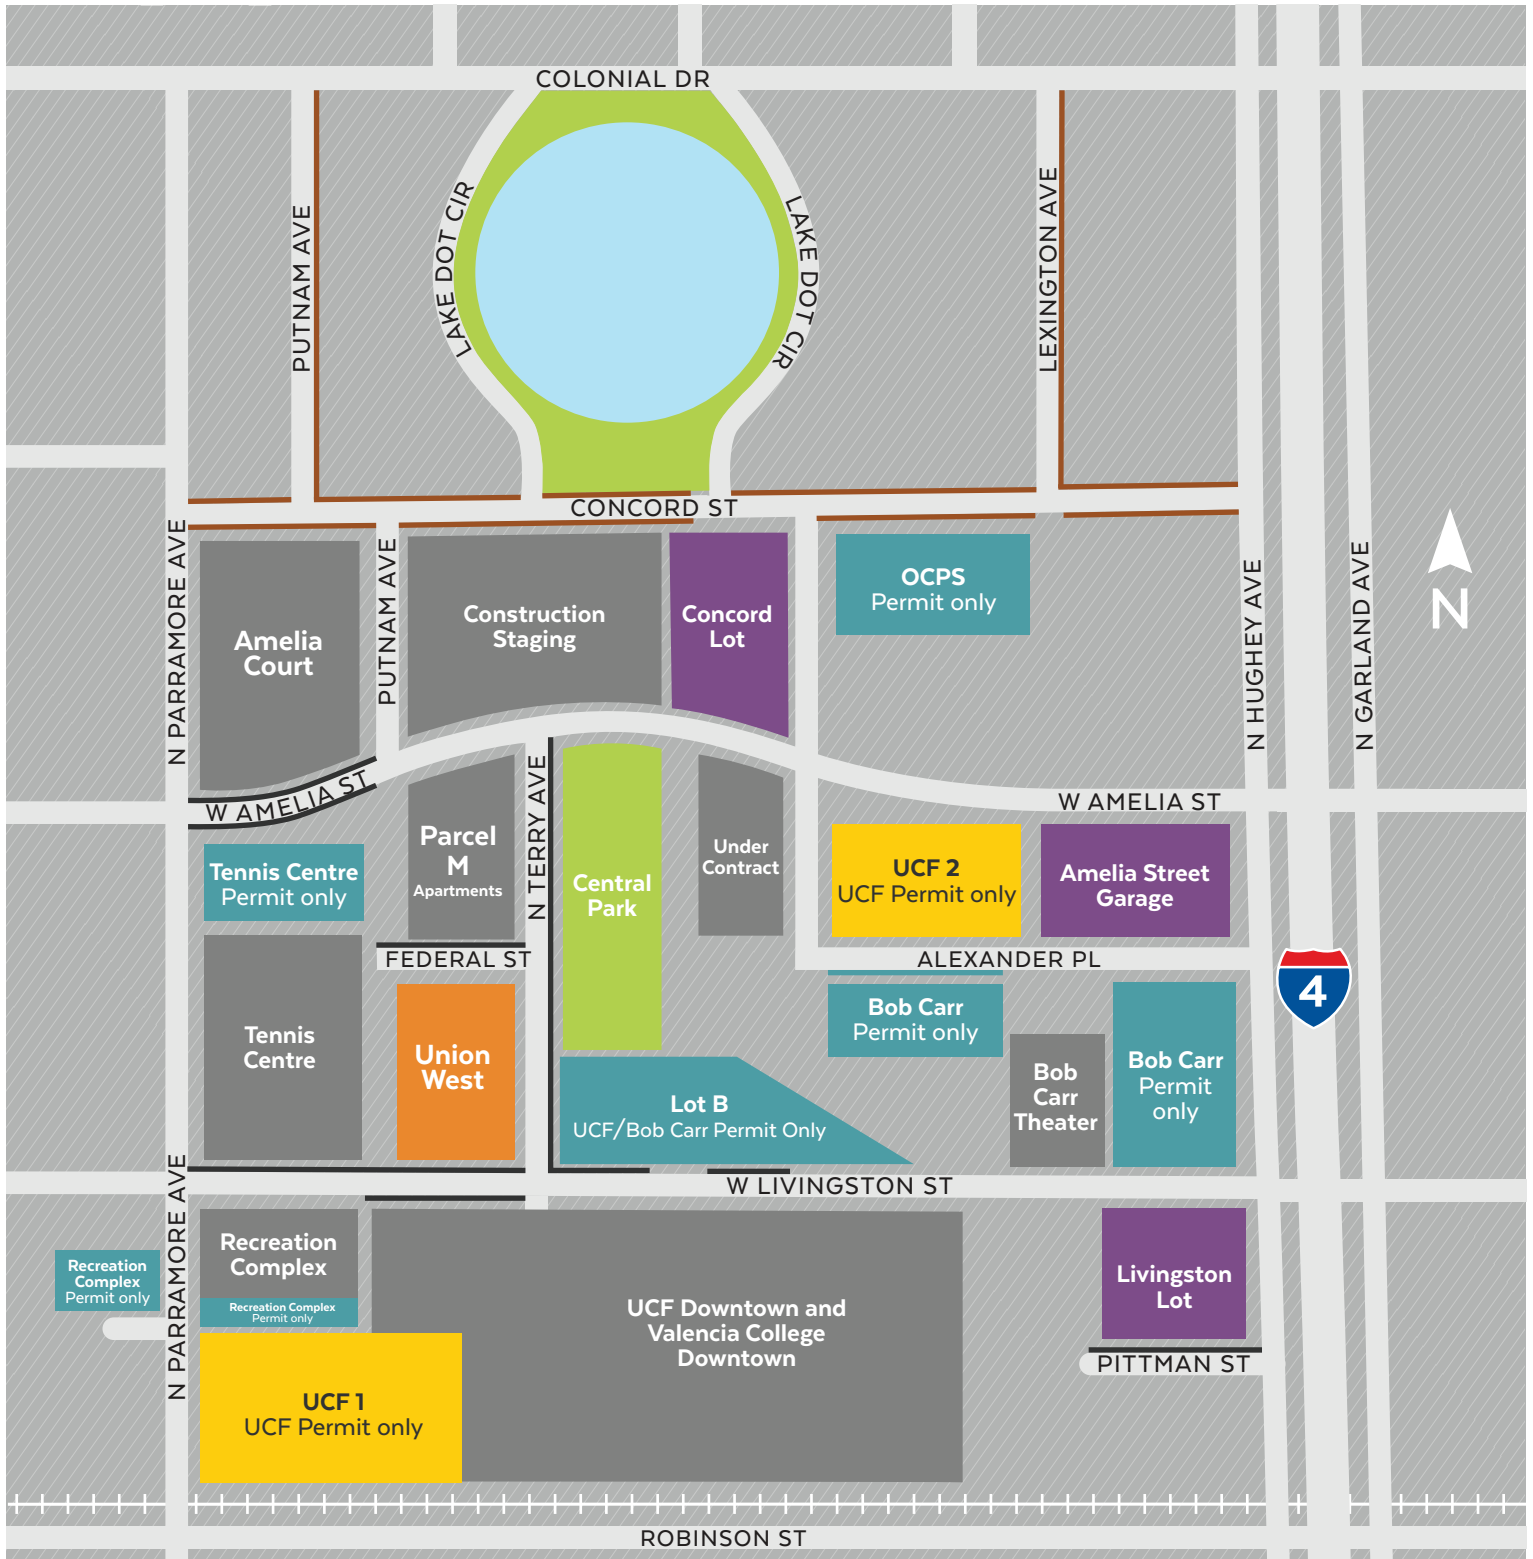

CREATIVE VILLAGE PARKING OPTIONS

- \$3 per hour
\$25 overnight
- \$2 per hour
\$10 for event
- UCF Permit only
- Permit only
- Permit Only Parking
- 2 Hour Limit Street Parking
\$1 per hour
- 3 Hour Limit Street Parking
\$1 per hour