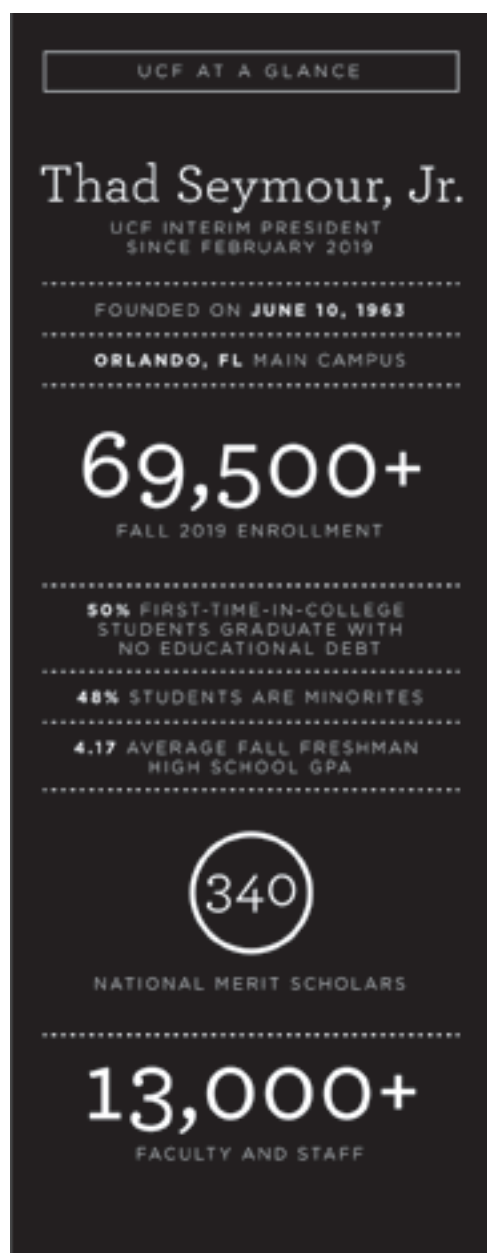

I will strive toward the highest standards of performance in any endeavor I undertake.

About the University of Central Florida

The University of Central Florida is a bold, preeminent research institution widely recognized as America's Leading Partnership University. With more than 69,500 students, UCF is one of the largest universities in the United States and is ranked as one of the best educational values in the nation by *Forbes* and *Kiplinger's*. The university benefits from a diverse faculty and staff who create a welcoming environment and opportunities for all students to grow, learn, and succeed.